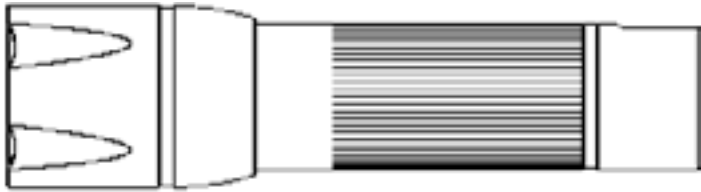

S5

PRO series

Diam. 3.2/2.6cm (head/tube) x 11/12.3cm (flood/spot)

PRODUCT NAME: S5

PRODUCT NUMBER: 700S5

DESCRIPTION

Durable flashlight with 320 lumens & sliding focus

TECHNICAL INFORMATION

CONSTRUCTION:

Housing	Aluminium
Lens	Acrylic
Battery Type	3 x AAA Alkaline Duracell
Light Source	5W CREE LED
Colour Temperature	7500K

SPECIFICATIONS

Lumens	320
Run Time	30 hours
Beam distance	150m
IP Rating	65
Operating Temperature Range	-5°C to +40°C

GENERAL INFORMATION

Flashlight weight	118g incl batteries
Flashlight dimensions	Diam. 3.2/2.6cm (head/tube) x 11/12.3cm (flood/spot)
EAN Code	57 03296 70040 5
Harmonized Standard Code	8513100000

PACKAGING:

Description	"PRO" design printed box
Box Size	15 x 6.5 x 7cm
Box weight	285g
Qty / Carton	48 pcs
Carton Size	46 x 33 x 31cm
Carton Weight	15.6kg

FEATURES

Extremely durable, handy and lightweight flashlight
Sliding focus (wide beam and long distance spot up to 150 m)
Optical lens
Complete with batteries, belt pouch and lanyard