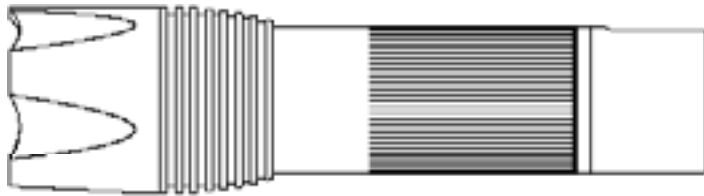

S1

PRO series

Diam. 3.7/2.7 (head/tube) x 12/14cm (flood/spot)

PRODUCT NAME: S1

PRODUCT NUMBER: 700S1

DESCRIPTION

Durable flashlight with 420 lumens, sliding focus & 4 light modes

TECHNICAL INFORMATION

CONSTRUCTION:

Housing	Aluminium
Lens	Acrylic
Battery Type	4 x AAA Alkaline Duracell
Light Source	5W CREE LED
Colour Temperature	7500K

SPECIFICATIONS

Lumens	420
Run Time	51 hours
Beam distance	250m
IP Rating	65
Operating Temperature Range	-5°C to +40°C

GENERAL INFORMATION

Flashlight weight	176g incl batteries
Flashlight dimensions	Diam. 3.7/2.7 (head/tube) x 12/14cm (flood/spot)
EAN Code	57 03296 70030 6
Harmonized Standard Code	8513100000

PACKAGING:

Description	"PRO" design printed box
Box Size	16 x 7 x 8cm
Box weight	325g
Qty / Carton	32 pcs
Carton Size	52 x 26 x 31 cm
Carton Weight	11.7kg